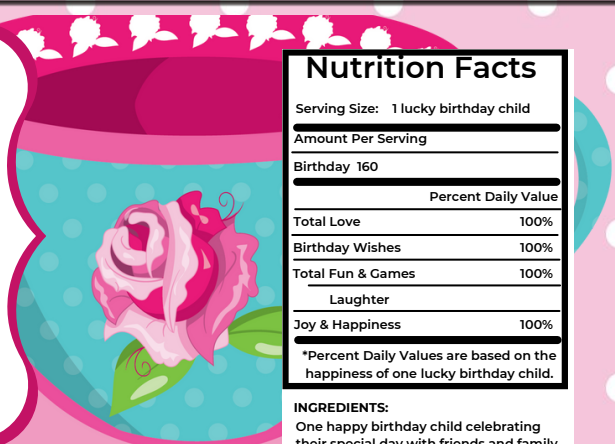

INGREDIENTS:
One happy birthday child celebrating their special day with friends and family.

Nutrition Facts

Serving Size: 1 lucky birthday child	
Amount Per Serving	
Birthday 160	
Percent Daily Value	
Total Love	100%
Birthday Wishes	100%
Total Fun & Games	100%
Laughter	
Joy & Happiness	100%

INGREDIENTS:
One happy birthday child celebrating their special day with friends and family.

Tea Party

Nutrition Facts	
Serving Size: 1 lucky birthday child	
Amount Per Serving	
Birthday 160	
Percent Daily Value	
Total Love	100%
Birthday Wishes	100%
Total Fun & Games	100%
Laughter	
Joy & Happiness	100%

*Percent Daily Values are based on the happiness of one lucky birthday child.

INGREDIENTS:
One happy birthday child celebrating their special day with friends and family.

Tea Party

Nutrition Facts	
Serving Size: 1 lucky birthday child	
Amount Per Serving	
Birthday 160	
Percent Daily Value	
Total Love	100%
Birthday Wishes	100%
Total Fun & Games	100%
Laughter	
Joy & Happiness	100%