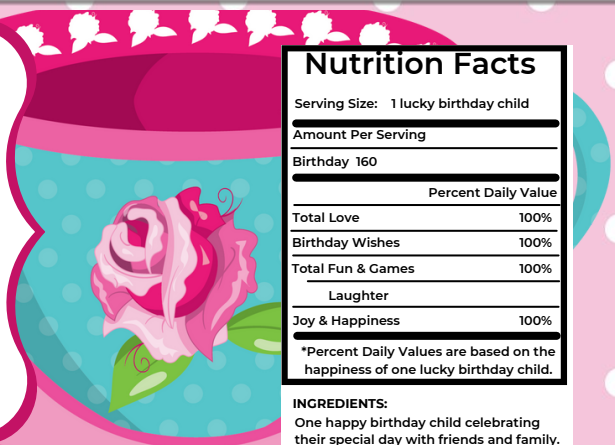

INGREDIENTS:
One happy birthday child celebrating their special day with friends and family.

Nutrition Facts

Serving Size: 1 lucky birthday child	
Amount Per Serving	
Birthday 160	
Percent Daily Value	
Total Love	100%
Birthday Wishes	100%
Total Fun & Games	100%
Laughter	
Joy & Happiness	100%

INGREDIENTS:
One happy birthday child celebrating their special day with friends and family.

Tea Party

Nutrition Facts	
Serving Size: 1 lucky birthday child	
Amount Per Serving	
Birthday 160	
Percent Daily Value	
Total Love	100%
Birthday Wishes	100%
Total Fun & Games	100%
Laughter	
Joy & Happiness	100%

*Percent Daily Values are based on the happiness of one lucky birthday child.

INGREDIENTS:
One happy birthday child celebrating their special day with friends and family.

Tea Party

Nutrition Facts	
Serving Size: 1 lucky birthday child	
Amount Per Serving	
Birthday 160	
Percent Daily Value	
Total Love	100%
Birthday Wishes	100%
Total Fun & Games	100%
Laughter	
Joy & Happiness	100%