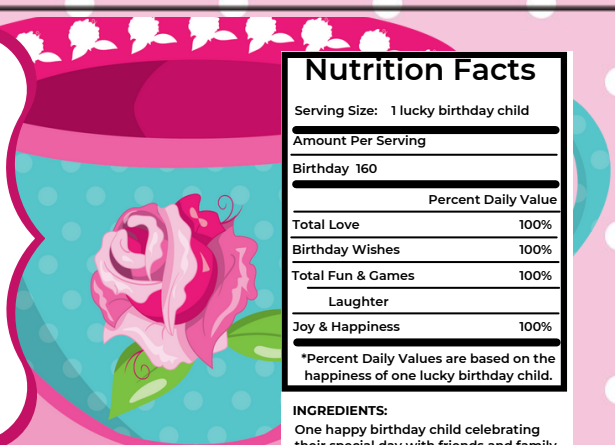

*Percent Daily Values are based on the happiness of one lucky birthday child.

INGREDIENTS:
One happy birthday child celebrating their special day with friends and family.

Tea Party

Nutrition Facts	
Serving Size: 1 lucky birthday child	
Amount Per Serving	
Birthday 160	
Percent Daily Value	
Total Love	100%
Birthday Wishes	100%
Total Fun & Games	100%
Laughter	
Joy & Happiness	100%

*Percent Daily Values are based on the happiness of one lucky birthday child.

INGREDIENTS:
One happy birthday child celebrating their special day with friends and family.

Nutrition Facts

Serving Size: 1 lucky birthday child