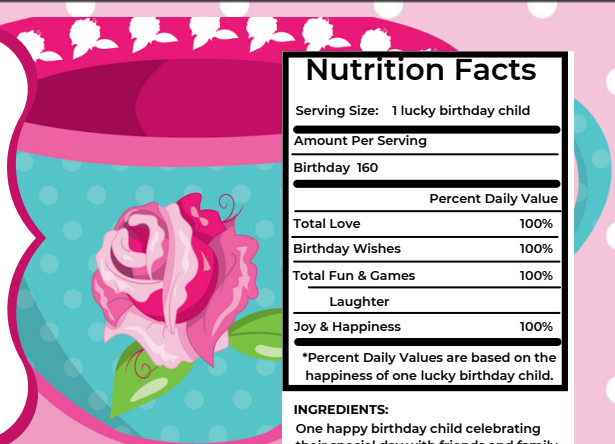

INGREDIENTS:
One happy birthday child celebrating their special day with friends and family.

Tea Party

Nutrition Facts	
Serving Size: 1 lucky birthday child	
Amount Per Serving	
Birthday 160	
Percent Daily Value	
Total Love	100%
Birthday Wishes	100%
Total Fun & Games	100%
Laughter	
Joy & Happiness	100%

*Percent Daily Values are based on the happiness of one lucky birthday child.

INGREDIENTS:
One happy birthday child celebrating their special day with friends and family.

Tea Party

Nutrition Facts	
Serving Size: 1 lucky birthday child	
Amount Per Serving	
Birthday 160	
Percent Daily Value	
Total Love	100%
Birthday Wishes	100%
Total Fun & Games	100%
Laughter	
Joy & Happiness	100%